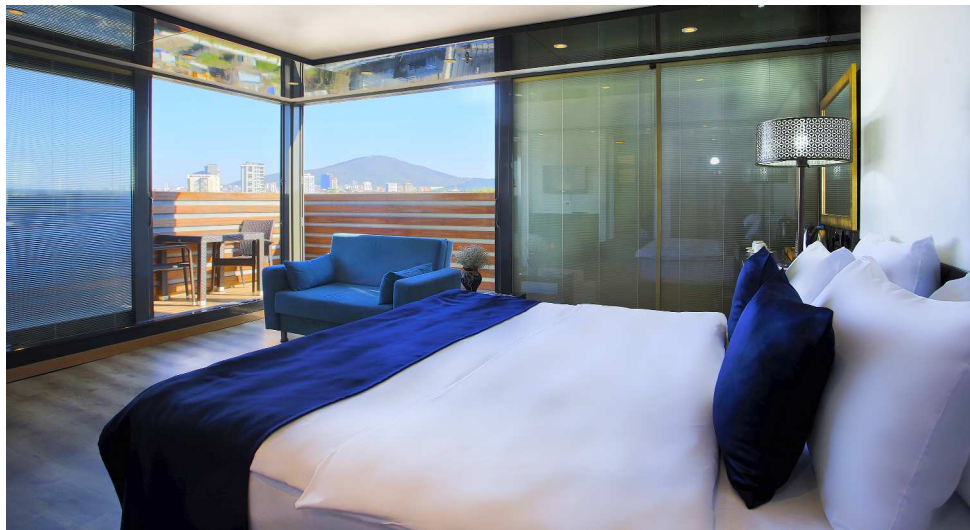

All of our rooms are furnished with modern and classic designs, receiving ample natural light.

They are designed to provide all the services needed for short-term stays of today's travelers.

Our Room Types

Deluxe Suite Terrace

Corner Suite

Deluxe Standard

Superior French Bed

Superior Twin Bed

All of Our Rooms Have

Smart TV

Fast WIFI

Complimentary Hot Drinks Tray

Mini Bar
Hair dryer